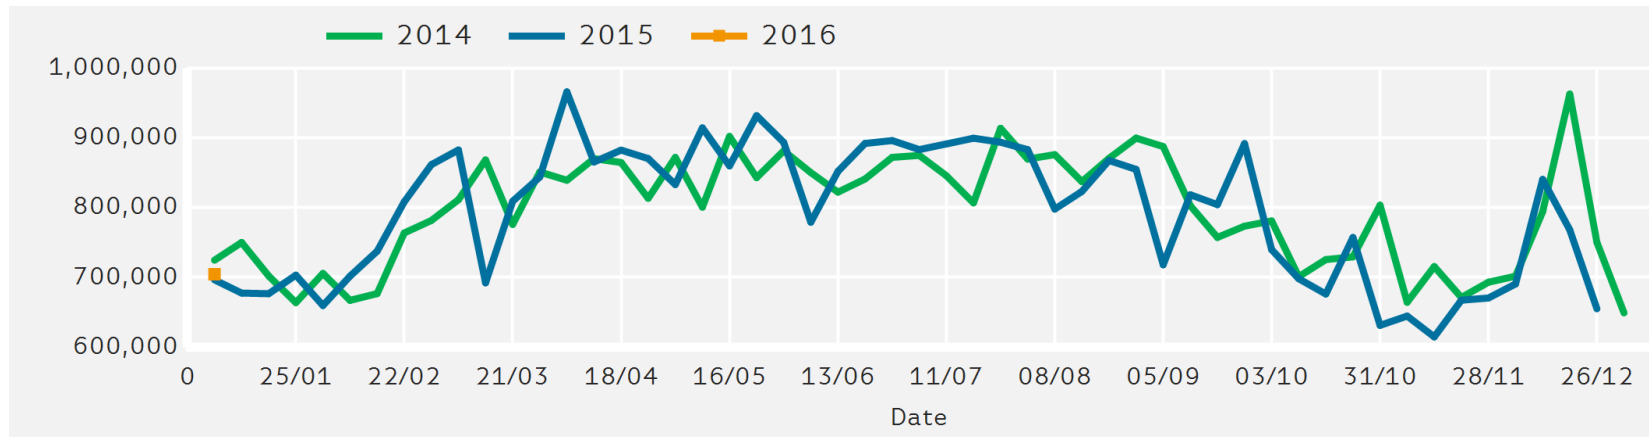

### Annual footfall figures in Croydon Town Centre 2014 & 2015

### Croydon Town Centre footfall figures for Week 4 – 10 January 2016

Source Croydon BID - Weekly Footfall figures January 2016