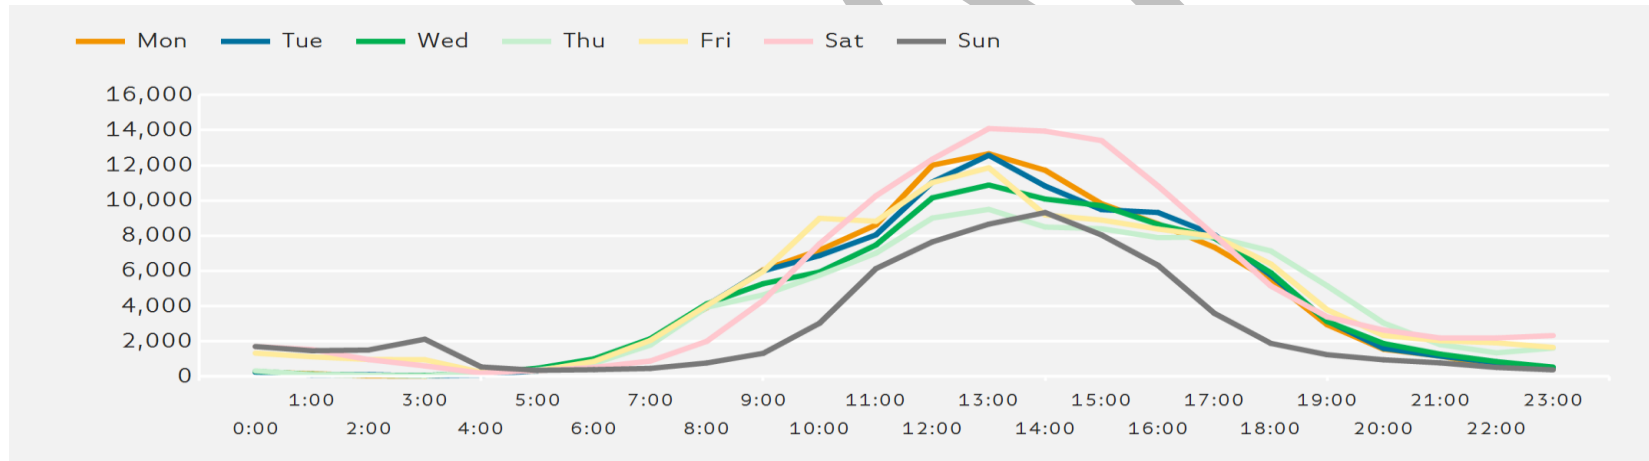

### Annual footfall figures in Croydon Town Centre 2014 & 2015

### Croydon Town Centre footfall figures for Week 4 – 10 January 2016

Source Croydon BID - Weekly Footfall figures January 2016